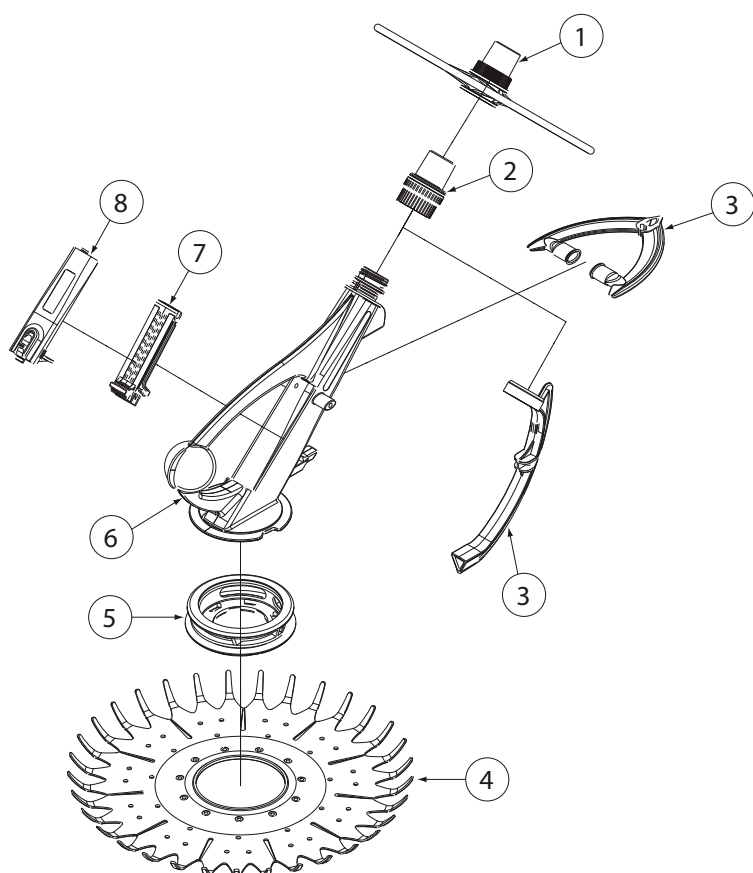

Hammerhead - Automatic Pool Cleaner Spare Parts

Code	No.	Description
G-K-1-60	1	Deflector Wheel
K6128	4	Hammerhead Suction Seal
K6129	5	Hammerhead Footpad
K1026	14	Reg Valve Adjustable H/Head
K2003		90Deg Elbow Soft
K8057	3	Bumper Set
K6130	7	Oscillator
K3090	2	Swivel
K1023	15	Reg Valve Adaptor Cuff
K1027	10	Flow Gauge
K2011	12	Hose Protector - Natural
K2012	11	Hose Weight Loaded
K7985	6	Hammerhead Sub Assembly
K1061		Elbow 90Deg - *NEW*
K1062		Threaded Skimmer Plate Adaptor - *NEW*
59616		Hose
K2006		Hose ADPT
K6132	8	Lid & Lock

Rainbow Pool Products

PO Box 2388, Mansfield Qld 4122

Telephone STD 61-7-3849 5385

Facsimile STD 61-7-3849 5384

Email: info@rainbowpoolproducts.com.au

Web: www.rainbowpoolproducts.com.au